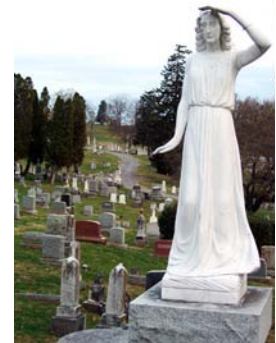

Sunspots to Shakespeare

Staunton, Virginia

All-In-One Tours, Cruises & Receptive Services

In the heart of the Shenandoah Valley lies the little town of Staunton - the Queen City on the Great Wagon Road between the Blue Ridge and the Alleghenies. Staunton's historic charm and warm hospitality will make your visit an unforgettable excursion into America's past.

The **Woodrow Wilson Birthplace and Museum & Library** is a must while in Staunton. One of the few original Presidential birthplaces open to the public, Woodrow Wilson's first home offers an authentic picture of family life in the pre-Civil War Shenandoah Valley.

A tour of charming **Historic Staunton** will show you a unique community of cohesive neighborhoods and a central business district with an impressive inventory of historic buildings and landscapes most of which date from the City's late 19th century boom-town growth. Also visit the **Thornrose Cemetery** which is considered one of the country's most beautiful and historic cemeteries. Complete the day at **Blackfriar's Playhouse**. Shenandoah Shakespeare is an entertainment organization that makes Shakespeare accessible to all with fresh, energetic productions. This is the world's only re-creation of William Shakespeare's original indoor theatre.